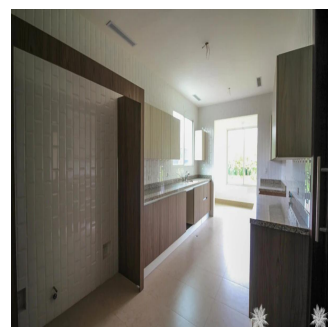

Penthouse

Santa Maria Luxury Gated Community Home

Philippines, Metro Manila, Makati, , , ,

VERKAUFSPREIS

\$ 1680000.00

465 qm 8 Zimmer 4 Schlafzimmer 4 Badezimmer

4 Etagen 4 qm Grundstücksfläche 4 Autostellplätze

Kent Davis

Panama Equity Real Estate

Panamá, Panama - Ortszeit

+507 6030-6782

Custom built home using the best materials and finishes available, this property features the latest in modern design and construction to incorporate a large, spacious floor plan with high ceilings and plenty of windows. The new buyer will also appreciate the smart layout in the kitchen with adjoining service area and access to the closed garage. From the living room, enjoy a nice walk-out to the yard backing onto the 15th fairway which is green and very lush with hedges and trees acting as a backdrop. All of this in one of Panama's premier golf communities, a neighbourhood for those that want the best available!