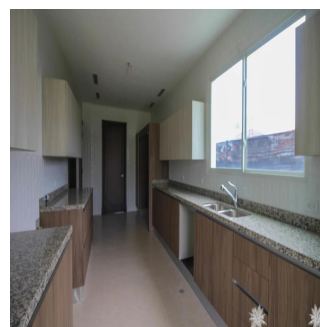

Penthouse

Santa Maria Luxury Gated Community Home

Philippines, Metro Manila, Makati, , , ,

VERKAUFSPREIS

\$ 1680000.00

465 qm 8 Zimmer 4 Schlafzimmer 4 Badezimmer

4 Etagen 4 qm Grundstücksfläche 4 Autostellplätze

Kent Davis

Panama Equity Real Estate

Panamá, Panama - Ortszeit

+507 6030-6782

Custom built home using the best materials and finishes available, this property features the latest in modern design and construction to incorporate a large, spacious floor plan with high ceilings and plenty of windows. The new buyer will also appreciate the smart layout in the kitchen with adjoining service area and access to the closed garage. From the living room, enjoy a nice walk-out to the yard backing onto the 15th fairway which is green and very lush with hedges and trees acting as a backdrop. All of this in one of Panama's premier golf communities, a neighbourhood for those that want the best available!