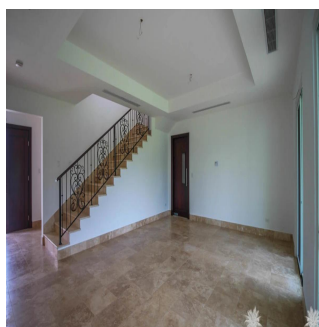

Kent Davis

Panama Equity Real Estate

Panamá, Panama - Ortszeit

+507 6030-6782

Custom built home using the best materials and finishes available, this property features the latest in modern design and construction to incorporate a large, spacious floor plan with high ceilings and plenty of windows. The new buyer will also appreciate the smart layout in the kitchen with adjoining service area and access to the closed garage. From the living room, enjoy a nice walk-out to the yard backing onto the 15th fairway which is green and very lush with hedges and trees acting as a backdrop. All of this in one of Panama's premier golf communities, a neighbourhood for those that want the best available!