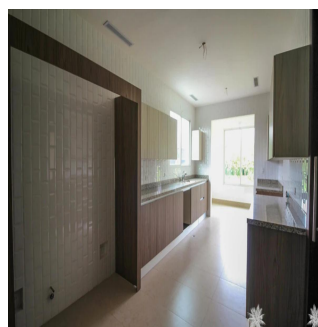

Penthouse

Santa Maria Luxury Gated Community Home

Philippines, Metro Manila, Makati, , , ,

VERKAUFSPREIS

USD 1680000.00

-  465 qm
-  8 Zimmer
-  4 Schlafzimmer
-  4 Badezimmer
-  4 Etagen
-  4 qm Grundstücksfläche
-  4 Autostellplätze

Kent Davis

Panama Equity Real Estate

Panamá, Panama - Ortszeit

+507 6030-6782

Custom built home using the best materials and finishes available, this property features the latest in modern design and construction to incorporate a large, spacious floor plan with high ceilings and plenty of windows. The new buyer will also appreciate the smart layout in the kitchen with adjoining service area and access to the closed garage. From the living room, enjoy a nice walk-out to the yard backing onto the 15th fairway which is green and very lush with hedges and trees acting as a backdrop. All of this in one of Panama's premier golf communities, a neighbourhood for those that want the best available!