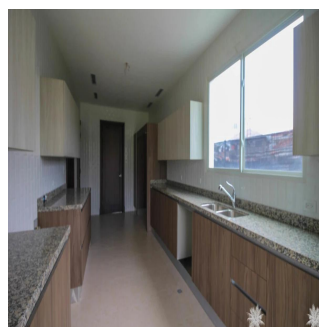

Penthouse

Santa Maria Luxury Gated Community Home

Philippines, Metro Manila, Makati, , , ,

VERKAUFSPREIS

USD 1680000.00

-  465 qm
-  8 Zimmer
-  4 Schlafzimmer
-  4 Badezimmer
-  4 Etagen
-  4 qm Grundstücksfläche
-  4 Autostellplätze

Kent Davis

Panama Equity Real Estate

Panamá, Panama - Ortszeit

+507 6030-6782

Custom built home using the best materials and finishes available, this property features the latest in modern design and construction to incorporate a large, spacious floor plan with high ceilings and plenty of windows. The new buyer will also appreciate the smart layout in the kitchen with adjoining service area and access to the closed garage. From the living room, enjoy a nice walk-out to the yard backing onto the 15th fairway which is green and very lush with hedges and trees acting as a backdrop. All of this in one of Panama's premier golf communities, a neighbourhood for those that want the best available!