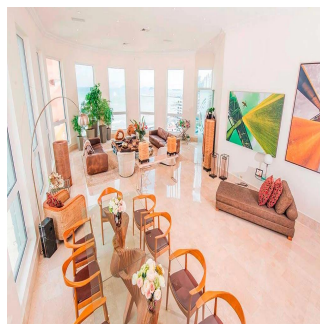

Tara Goldberg

Panama Luxury Living

Panamá, Panama - Ortszeit

☎️ +507 6459-4848

For sale or rent this prestigious 920m2 Penthouse located in the prestigious Belvedere Park Building in the heart of Coco del Mar, considered one of the most outstanding areas in Panama City becoming the best place to live. In addition to having amenities for the enjoyment of their daily lives. The main entrance has a height of 12 meters, Double height foyer, Double height room, 360° view of the sea and the city, 50 m in front of the sea, Family Room, Recreation room with bar, billiards, home cinema, Linn Surround System, 2 elevators with private access card, 225m2 of open terrace, Full body double glazed windows made in Germany