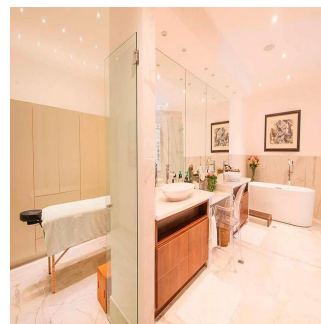

Tara Goldberg

Panama Luxury Living

Panamá, Panama - Ortszeit

☎️ +507 6459-4848

For sale or rent this prestigious 920m2 Penthouse located in the prestigious Belvedere Park Building in the heart of Coco del Mar, considered one of the most outstanding areas in Panama City becoming the best place to live. In addition to having amenities for the enjoyment of their daily lives. The main entrance has a height of 12 meters, Double height foyer, Double height room, 360° view of the sea and the city, 50 m in front of the sea, Family Room, Recreation room with bar, billiards, home cinema, Linn Surround System, 2 elevators with private access card, 225m2 of open terrace, Full body double glazed windows made in Germany