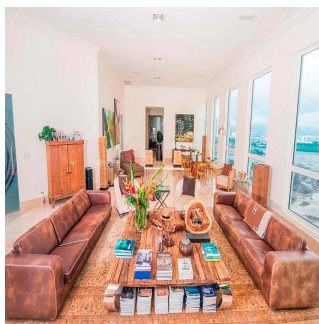

Tara Goldberg

Panama Luxury Living

Panamá, Panama - Ortszeit

☎️ +507 6459-4848

For sale or rent this prestigious 920m2 Penthouse located in the prestigious Belvedere Park Building in the heart of Coco del Mar, considered one of the most outstanding areas in Panama City becoming the best place to live. In addition to having amenities for the enjoyment of their daily lives. The main entrance has a height of 12 meters, Double height foyer, Double height room, 360° view of the sea and the city, 50 m in front of the sea, Family Room, Recreation room with bar, billiards, home cinema, Linn Surround System, 2 elevators with private access card, 225m2 of open terrace, Full body double glazed windows made in Germany