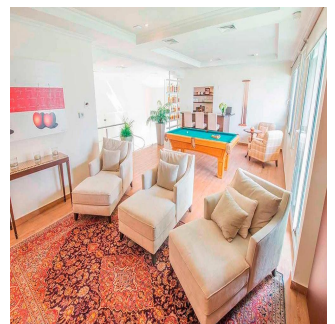

Tara Goldberg

Panama Luxury Living

Panamá, Panama - Ortszeit

☎️ +507 6459-4848

For sale or rent this prestigious 920m2 Penthouse located in the prestigious Belvedere Park Building in the heart of Coco del Mar, considered one of the most outstanding areas in Panama City becoming the best place to live. In addition to having amenities for the enjoyment of their daily lives. The main entrance has a height of 12 meters, Double height foyer, Double height room, 360° view of the sea and the city, 50 m in front of the sea, Family Room, Recreation room with bar, billiards, home cinema, Linn Surround System, 2 elevators with private access card, 225m2 of open terrace, Full body double glazed windows made in Germany