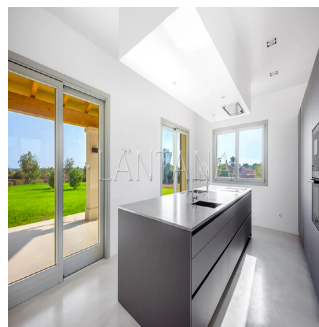

# Stunning Estate In Mallorca

Hong Kong, Hong Kong Island, HAPPY VALLEY, , , 07640,

VERKAUFSPREIS

**USD 1875000.00**

- 🏠 450 qm
- 🛏️ 0 Zimmer
- 🛏️ 5 Schlafzimmer
- 🚿 5 Badezimmer
- 🏗️ 5 Etagen
- 📐 5 qm Grundstücksfläche
- 🚗 5 Autostellplätze

**Jack Sheo**  
Jack Sheo  
Singapore, Singapore - Ortszeit

+65 93378483

Luxurious new construction house located one minute from the main road (M-6100) that connects the emblematic town of Ses Salines and Colonia de Sant Jordi, both south of the island of Mallorca and thirty minutes from the city of Palma. The entrance to the estate is majestic and enjoys silence and maximum privacy. Entering on the left, a garage for three vehicles, and on the right the main house, facing south, allowing you to enjoy the sun all day. The modern access door to the house is made of iron and glass with a masterful design, and preserves the Mallorcan essence. It offers a wide hall with a courtesy toilet and from where you can appreciate a nice perspective of the whole house; living room with fireplace, garden and pool. Additionally, three bright en suite bedrooms with large crystal doors from where you can access the garden and pool. The pool is saltwater 16m x 4.5m and ends in the form of a waterfall. The lawn that surrounds the pool is complemented by a plantation of 250 precious olive trees belonging to the house. The top design kitchen offers the maximum comforts, including a central island, office area and laundry area. It has large fitted wardrobes for storage and direct access to a porch with access to the awe-inspiring terrace. Bosch brand appliances. Additionally, the home offers heating through radiant floors and air conditioning. Perfect for anyone, this home is ideally positioned to enjoy summers in Mallorca.