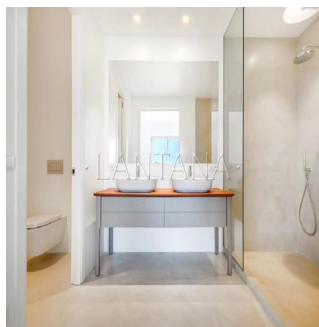

**Jack Sheo**  
Jack Sheo  
Singapore, Singapore - Ortszeit

+65 93378483

Luxurious new construction house located one minute from the main road (M-6100) that connects the emblematic town of Ses Salines and Colonia de Sant Jordi, both south of the island of Mallorca and thirty minutes from the city of Palma. The entrance to the estate is majestic and enjoys silence and maximum privacy. Entering on the left, a garage for three vehicles, and on the right the main house, facing south, allowing you to enjoy the sun all day. The modern access door to the house is made of iron and glass with a masterful design, and preserves the Mallorcan essence. It offers a wide hall with a courtesy toilet and from where you can appreciate a nice perspective of the whole house; living room with fireplace, garden and pool. Additionally, three bright en suite bedrooms with large crystal doors from where you can access the garden and pool. The pool is saltwater 16m x 4.5m and ends in the form of a waterfall. The lawn that surrounds the pool is complemented by a plantation of 250 precious olive trees belonging to the house. The top design kitchen offers the maximum comforts, including a central island, office area and laundry area. It has large fitted wardrobes for storage and direct access to a porch with access to the awe-inspiring terrace. Bosch brand appliances. Additionally, the home offers heating through radiant floors and air conditioning. Perfect for anyone, this home is ideally positioned to enjoy summers in Mallorca.