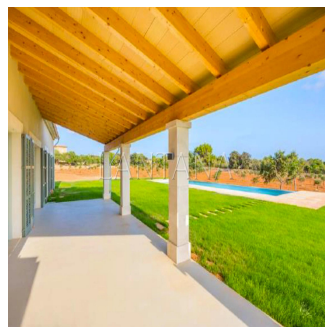

**Jack Sheo**  
Jack Sheo  
Singapore, Singapore - Ortszeit

+65 93378483

Luxurious new construction house located one minute from the main road (M-6100) that connects the emblematic town of Ses Salines and Colonia de Sant Jordi, both south of the island of Mallorca and thirty minutes from the city of Palma. The entrance to the estate is majestic and enjoys silence and maximum privacy. Entering on the left, a garage for three vehicles, and on the right the main house, facing south, allowing you to enjoy the sun all day. The modern access door to the house is made of iron and glass with a masterful design, and preserves the Mallorcan essence. It offers a wide hall with a courtesy toilet and from where you can appreciate a nice perspective of the whole house; living room with fireplace, garden and pool. Additionally, three bright en suite bedrooms with large crystal doors from where you can access the garden and pool. The pool is saltwater 16m x 4.5m and ends in the form of a waterfall. The lawn that surrounds the pool is complemented by a plantation of 250 precious olive trees belonging to the house. The top design kitchen offers the maximum comforts, including a central island, office area and laundry area. It has large fitted wardrobes for storage and direct access to a porch with access to the awe-inspiring terrace. Bosch brand appliances. Additionally, the home offers heating through radiant floors and air conditioning. Perfect for anyone, this home is ideally positioned to enjoy summers in Mallorca.