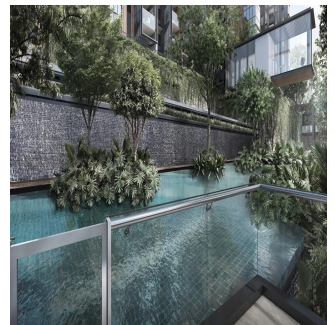

Penthouse

4 Bedroom Apartment For Sales In The View At Kismis

Hong Kong, Hong Kong Island, Sheung Wan, Lor Kismis, 18, ,

VERKAUFSPREIS

$ 1425900.00

🏠 94 qm   🏠 4 Zimmer   🛏️ 4 Schlafzimmer   🚿 0 Badezimmer

🏠 0 Etagen   📐 0 qm Grundstücksfläche   🚗 0 Autostellplätze

Roxy-Pacific Holdings Limited
Roxy Pacific Holdings Limited
Singapore, Singapore - Ortszeit

+65 6440 9878

Inspired by the style of modern Tuscany, View at Kismis exudes a charm of its own. Retreat into your own home surrounded by rustic charm and be lavished with 50 facilities within the development — each crafted to evoke intimacy and tranquility. Seated within an enclave of landed houses, View at Kismis is set against a backdrop of nature for all who are in pursuit of their very own exclusive getaway. Contact: +65 3138 9676 TOP: 1st May 2023

Verfügbar Von: 08.08.2019

Etage: 4   Etagen: 4   Baujahr: 2017   Pkw-Stellplätze: 4   Baujahr: 2017   Typ: Büro