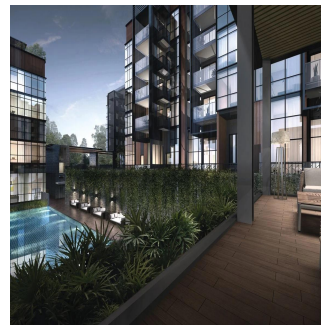

# 4 Bedroom Apartment For Sales In The View At Kismis

Hong Kong, Hong Kong Island, Sheung Wan, Lor Kismis, 18, ,

VERKAUFSPREIS

**\$ 1425900.00**

🏠 94 qm      🏠 4 Zimmer      🛏️ 4 Schlafzimmer      🚿 0 Badezimmer

🏠 0 Etagen      📐 0 qm Grundstücksfläche      🚗 0 Autostellplätze

**Roxy-Pacific Holdings Limited**  
Roxy Pacific Holdings Limited  
Singapore, Singapore - Ortszeit

+65 6440 9878

Inspired by the style of modern Tuscany, View at Kismis exudes a charm of its own. Retreat into your own home surrounded by rustic charm and be lavished with 50 facilities within the development — each crafted to evoke intimacy and tranquility. Seated within an enclave of landed houses, View at Kismis is set against a backdrop of nature for all who are in pursuit of their very own exclusive getaway. Contact: +65 3138 9676 TOP: 1st May 2023