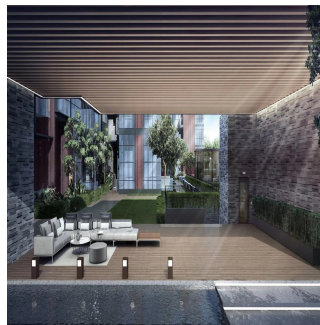

# 4 Bedroom Apartment For Sales In The View At Kismis

Hong Kong, Hong Kong Island, Sheung Wan, Lor Kismis, 18, ,

VERKAUFSPREIS

**\$ 1425900.00**

🏠 94 qm      🏠 4 Zimmer      🛏️ 4 Schlafzimmer      🚿 0 Badezimmer

🏠 0 Etagen      📐 0 qm Grundstücksfläche      🚗 0 Autostellplätze

**Roxy-Pacific Holdings Limited**  
Roxy Pacific Holdings Limited  
Singapore, Singapore - Ortszeit

+65 6440 9878

Inspired by the style of modern Tuscany, View at Kismis exudes a charm of its own. Retreat into your own home surrounded by rustic charm and be lavished with 50 facilities within the development — each crafted to evoke intimacy and tranquility. Seated within an enclave of landed houses, View at Kismis is set against a backdrop of nature for all who are in pursuit of their very own exclusive getaway. Contact: +65 3138 9676 TOP: 1st May 2023