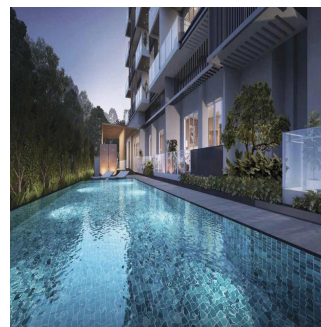

Penthouse

36 Luxury Homes At Singapore Most Reputable Private Residential Enclave

Hongkong, Hong Kong Island, Tai Tam, Jervois Rd, 31, 249080,

VERKAUFSPREIS

USD 2100000.00

🏠 1130 qft   🏠 6 Zimmer   🛏️ 3 Schlafzimmer   🚿 3 Badezimmer

🏠 3 Etagen   📐 3 qft Grundstücksfläche   🚗 3 Autostellplätze

FRAGRANCE GROUP LIMITED

Fragrance Group Limited
Fragrance Group Limited
Singapore, Singapore - Ortszeit

+65 6346 6888

Jervois Treasures, a laudable collection of 36 luxury homes at Singapore’s most reputable private residential enclave. Nestled in District 10 where addresses include prestigious Nassim, Tanglin, Ardmore and Chatsworth, to name a few, Jervois Treasures offers the thrill of urban excitement that goes hand-in-hand with nature’s tranquillity. EXPECTED T.O.P: Mar 2022

Verfügbar Von: 08.08.2019

Etage: 4   Etagen: 4   Baujahr: 2017   Pkw-Stellplätze: 4   Baujahr: 2017   Typ: Büro