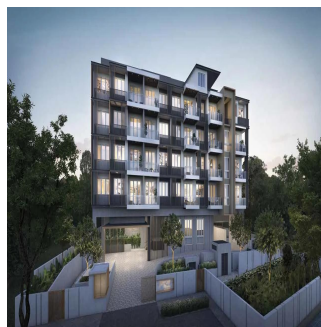

Penthouse

36 Luxury Homes At Singapore Most Reputable Private Residential Enclave

Hongkong, Hong Kong Island, Tai Tam, Jervois Rd, 31, 249080,

VERKAUFSPREIS

USD 2100000.00

🏠 1130 qft   🏠 6 Zimmer   🛏️ 3 Schlafzimmer   🚿 3 Badezimmer

🏠 3 Etagen   📐 3 qft Grundstücksfläche   🚗 3 Autostellplätze

FRAGRANCE GROUP LIMITED

Fragrance Group Limited
Fragrance Group Limited
Singapore, Singapore - Ortszeit

+65 6346 6888

Jervois Treasures, a laudable collection of 36 luxury homes at Singapore’s most reputable private residential enclave. Nestled in District 10 where addresses include prestigious Nassim, Tanglin, Ardmore and Chatsworth, to name a few, Jervois Treasures offers the thrill of urban excitement that goes hand-in-hand with nature’s tranquillity. EXPECTED T.O.P: Mar 2022

Verfügbar Von: 08.08.2019

Etage: 4   Etagen: 4   Baujahr: 2017   Pkw-Stellplätze: 4   Baujahr: 2017   Typ: Büro