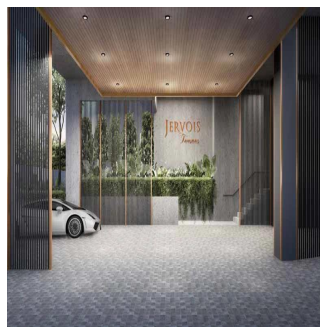

Penthouse

36 Luxury Homes At Singapore Most Reputable Private Residential Enclave

Hongkong, Hong Kong Island, Tai Tam, Jervois Rd, 31, 249080,

VERKAUFSPREIS

USD 2100000.00

🏠 1130 qft   🏠 6 Zimmer   🛏️ 3 Schlafzimmer   🚿 3 Badezimmer

🏠 3 Etagen   📐 3 qft Grundstücksfläche   🚗 3 Autostellplätze

FRAGRANCE GROUP LIMITED

Fragrance Group Limited
Fragrance Group Limited
Singapore, Singapore - Ortszeit

+65 6346 6888

Jervois Treasures, a laudable collection of 36 luxury homes at Singapore’s most reputable private residential enclave. Nestled in District 10 where addresses include prestigious Nassim, Tanglin, Ardmore and Chatsworth, to name a few, Jervois Treasures offers the thrill of urban excitement that goes hand-in-hand with nature’s tranquillity. EXPECTED T.O.P: Mar 2022

Verfügbar Von: 08.08.2019

Etage: 4   Etagen: 4   Baujahr: 2017   Pkw-Stellplätze: 4   Baujahr: 2017   Typ: Büro