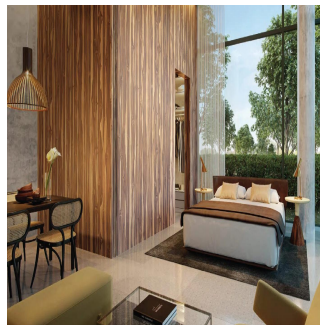

Penthouse

55 Unit Residential Development Located At Jervois Road

Hongkong, Hong Kong Island, Mid Levels West, Jervois Rd, 33, ,

VERKAUFPREIS

\$ 2168100.00

-  8 Zimmer
-  4 Schlafzimmer
-  4 Badezimmer
-  4 Etagen
-  4 qft Grundstücksfläche
-  4 Autostellplätze

Sc Global
Sc Global Developments
Singapore, Singapore - Ortszeit

 +65 6100 2323

Petit Jervois is a 55 unit residential development located at 33 Jervois Road. Inspired by the success of our residences The Lincoln Modern and Martin No. 38, Petit Collectibles were created for homeowners who embrace luxury living in modestly-sized spaces. The inspiration has driven us to create yet another new concept in luxury living that follows no rules, but is anchored by principles that prize thoughtfulness and sharp attention to detail. We are excited about the launch of Petit Collectibles, which will once again set the tone for truly original luxury living spaces.

Verfügbar Von: 08.08.2019

Etage: 4 Etagen: 4 Baujahr: 2017 Pkw-Stellplätze: 4 Baujahr: 2017 Typ: Büro

Petit Jervois is located in prime District 10 of Jervois Good Class Bungalow (GCB) enclave. This location is closer to perfection. The district is hidden away yet in the centre of all, Petit Jervois provides endless experiences just beyond your doorstep charms. Just a few minutes away is the Tiong Bahru township which would take in the charms of historical Singapore. There are the buzzing bijoux cafes and whimsical stores. The bohemian Robertson Quay riverside is a stone throw away. It is filled with rich enchanting waterway, art galleries and a thriving bar and restaurant scene. Getting to town is also a breeze. A short 5-minutes drive can either get you to the famous Singapore Shopping belt for shopping and entertainment. The Marina Bay financial centre and Central Business District is also a short 5-minutes train ride. <https://www.petitjervois.com/>