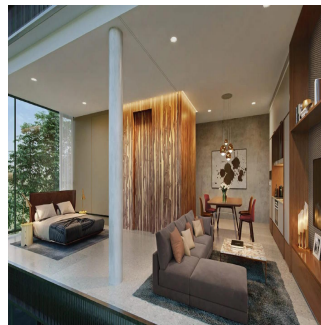

Penthouse

55 Unit Residential Development Located At Jervois Road

Hongkong, Hong Kong Island, Mid Levels West, Jervois Rd, 33, ,

VERKAUFPREIS

\$ 2168100.00

-  8 Zimmer
-  4 Schlafzimmer
-  4 Badezimmer
-  4 Etagen
-  4 qft Grundstücksfläche
-  4 Autostellplätze

Sc Global
Sc Global Developments
Singapore, Singapore - Ortszeit

 +65 6100 2323

Petit Jervois is a 55 unit residential development located at 33 Jervois Road. Inspired by the success of our residences The Lincoln Modern and Martin No. 38, Petit Collectibles were created for homeowners who embrace luxury living in modestly-sized spaces. The inspiration has driven us to create yet another new concept in luxury living that follows no rules, but is anchored by principles that prize thoughtfulness and sharp attention to detail. We are excited about the launch of Petit Collectibles, which will once again set the tone for truly original luxury living spaces.

Verfügbar Von: 08.08.2019

Etage: 4 Etagen: 4 Baujahr: 2017 Pkw-Stellplätze: 4 Baujahr: 2017 Typ: Büro

Petit Jervois is located in prime District 10 of Jervois Good Class Bungalow (GCB) enclave. This location is closer to perfection. The district is hidden away yet in the centre of all, Petit Jervois provides endless experiences just beyond your doorstep charms. Just a few minutes away is the Tiong Bahru township which would take in the charms of historical Singapore. There are the buzzing bijoux cafes and whimsical stores. The bohemian Robertson Quay riverside is a stone throw away. It is filled with rich enchanting waterway, art galleries and a thriving bar and restaurant scene. Getting to town is also a breeze. A short 5-minutes drive can either get you to the famous Singapore Shopping belt for shopping and entertainment. The Marina Bay financial centre and Central Business District is also a short 5-minutes train ride. <https://www.petitjervois.com/>