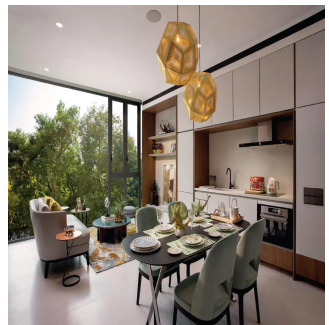

Penthouse

55 Unit Residential Development Located At Jervois Road

Hongkong, Hong Kong Island, Mid Levels West, Jervois Rd, 33, ,

VERKAUFPREIS

\$ 2168100.00

-  8 Zimmer
-  4 Schlafzimmer
-  4 Badezimmer
-  4 Etagen
-  4 qft Grundstücksfläche
-  4 Autostellplätze

Sc Global
Sc Global Developments
Singapore, Singapore - Ortszeit

 +65 6100 2323

Petit Jervois is a 55 unit residential development located at 33 Jervois Road. Inspired by the success of our residences The Lincoln Modern and Martin No. 38, Petit Collectibles were created for homeowners who embrace luxury living in modestly-sized spaces. The inspiration has driven us to create yet another new concept in luxury living that follows no rules, but is anchored by principles that prize thoughtfulness and sharp attention to detail. We are excited about the launch of Petit Collectibles, which will once again set the tone for truly original luxury living spaces.

Verfügbar Von: 08.08.2019

Etage: 4 Etagen: 4 Baujahr: 2017 Pkw-Stellplätze: 4 Baujahr: 2017 Typ: Büro

Petit Jervois is located in prime District 10 of Jervois Good Class Bungalow (GCB) enclave. This location is closer to perfection. The district is hidden away yet in the centre of all, Petit Jervois provides endless experiences just beyond your doorstep charms. Just a few minutes away is the Tiong Bahru township which would take in the charms of historical Singapore. There are the buzzing bijoux cafes and whimsical stores. The bohemian Robertson Quay riverside is a stone throw away. It is filled with rich enchanting waterway, art galleries and a thriving bar and restaurant scene. Getting to town is also a breeze. A short 5-minutes drive can either get you to the famous Singapore Shopping belt for shopping and entertainment. The Marina Bay financial centre and Central Business District is also a short 5-minutes train ride. <https://www.petitjervois.com/>