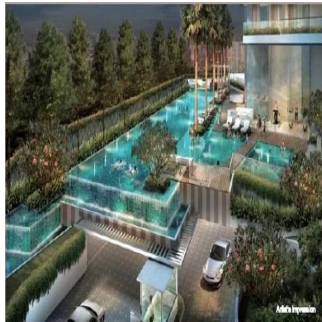

Alex Han
Alex Han Properties
Singapore, Singapore - Ortszeit

+65 9338 8407

Espada is a freehold condominium development located at 48 Saint Thomas Walk. Located in District 9 and minutes' walk to Somerset MRT Station, it comprises of 232 units in a 32-storey tower.