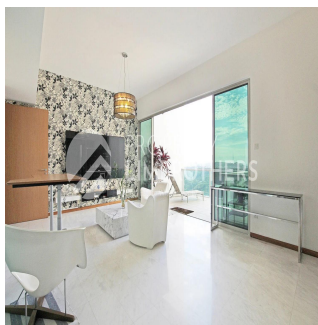

# 4 Bedroom Penthouse For Sale In Bukit Timah

Hongkong, Hong Kong Island, Sheung Wan, Mount Sinai Dr, , ,

VERKAUFSPREIS

**\$ 2751000.00**

3067 qft    8 Zimmer    4 Schlafzimmer    4 Badezimmer

4 Etagen    4 qft Grundstücksfläche    4 Autostellplätze

**Melvin Lim**

Property Lim Brothers

Singapore, Singapore - Ortszeit

+65 90676710

Imagine dining Al-fresco in the comfort and privacy of your own home that overlooks a panoramic view of Bukit Timah. This 4-Bedroom 3067 sqft penthouse makes it possible with its spacious balcony and functional layout. Feel the gentle caress of the light breeze on your cheeks when you push open your balcony doors, this super high story unit. Within 600m, you can walk to the nearby Dover MRT station. And if you have children who are still schooling, don't fret! There are international schools and Henry Park Primary School which surrounds the area.