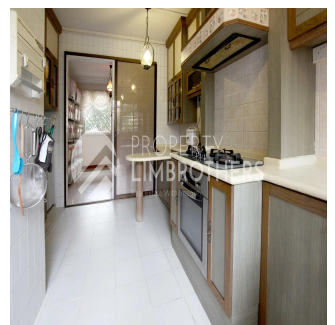

Penthouse

Grand Executive 3 Bedroom Maisonette

Hongkong, Hong Kong Island, Mittelstufen Zentral, Tampines Ave 5, 858, 520858,

VERKAUFSPREIS
\$ 579200.00

- 1571 qft
- 6 Zimmer
- 3 Schlafzimmer
- 3 Badezimmer
- 3 Etagen
- 3 qft Grundstücksfläche
- 3 Autostellplätze

Melvin Lim

Property Lim Brothers
Singapore, Singapore - Ortszeit

+65 90676710

Surround yourself with exquisite marble fittings! In this grand executive maisonette, you have access to spacious common areas and large bedroom sizes- all 3 bedrooms can fit a King Sized Bed comfortably! Plus point: This unit faces lush greenery which promises you good ventilation and scenic views. You will be utterly spoiled for choice since it only take you and your family a few minutes walk to Tampines Mall, Century Square, Tampines Mrt and many more!

Verfügbar Von: 06.08.2019

Etage: 4 Etagen: 4 Baujahr: 2017 Pkw-Stellplätze: 4 Baujahr: 2017 Typ: Büro

Ausstattung

ID Eigenschaft ID

Ausseneinrichtung