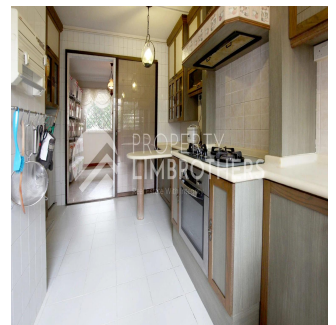

# Grand Executive 3 Bedroom Maisonette

Hongkong, Hong Kong Island, Mittelstufen Zentral, Tampines Ave 5, 858, 520858,

VERKAUFSPREIS

**USD 579200.00**

1571 qft 6 Zimmer 3 Schlafzimmer 3 Badezimmer

3 Etagen 3 qft Grundstücksfläche 3 Autostellplätze

**Melvin Lim**

Property Lim Brothers  
Singapore, Singapore - Ortszeit

+65 90676710

Surround yourself with exquisite marble fittings! In this grand executive maisonette, you have access to spacious common areas and large bedroom sizes- all 3 bedrooms can fit a King Sized Bed comfortably! Plus point: This unit faces lush greenery which promises you good ventilation and scenic views. You will be utterly spoiled for choice since it only take you and your family a few minutes walk to Tampines Mall, Century Square, Tampines Mrt and many more!