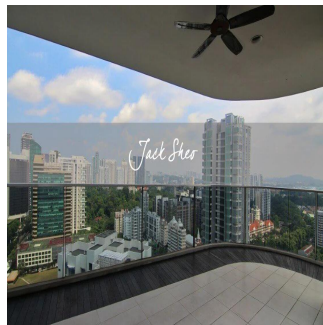

Penthouse

4 Bedroom Unit For Rent In Trilight

Hongkong, Hong Kong Island, Sheung Wan, , , ,

- 2335 qft
- 8 Zimmer
- 4 Schlafzimmer
- 4 Badezimmer
- 4 Etagen
- 4 qft Grundstücksfläche
- 4 Autostellplätze

Jack Sheo
 Jack Sheo
 Singapore, Singapore - Ortszeit

+65 93378483

Trilight is located in the Newton area which is among Singapore's prime district. The condo is within short walking distance to 3 shopping malls and Newton MRT station. Newton MRT station is one station away from Orchard MRT. This unit is located on level 25 and boasts a panoramic view of the neighbourhood. The unit is spacious, bright and has a wrap around balcony that cuddles the living room and master bedroom. There is a wet and dry kitchen and a helper's room and bathroom. This is perfect for tenants who like high rise living and spacious units.