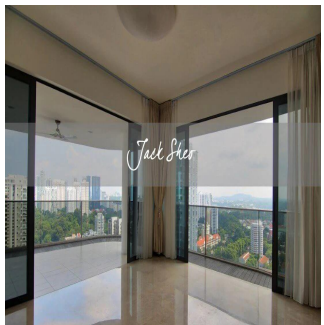

Penthouse

4 Bedroom Unit For Rent In Trilight

Hongkong, Hong Kong Island, Sheung Wan, , , ,

- 2335 qft
- 8 Zimmer
- 4 Schlafzimmer
- 4 Badezimmer
- 4 Etagen
- 4 qft Grundstücksfläche
- 4 Autostellplätze

Jack Sheo
 Jack Sheo
 Singapore, Singapore - Ortszeit

+65 93378483

Trilight is located in the Newton area which is among Singapore's prime district. The condo is within short walking distance to 3 shopping malls and Newton MRT station. Newton MRT station is one station away from Orchard MRT. This unit is located on level 25 and boasts a panoramic view of the neighbourhood. The unit is spacious, bright and has a wrap around balcony that cuddles the living room and master bedroom. There is a wet and dry kitchen and a helper's room and bathroom. This is perfect for tenants who like high rise living and spacious units.