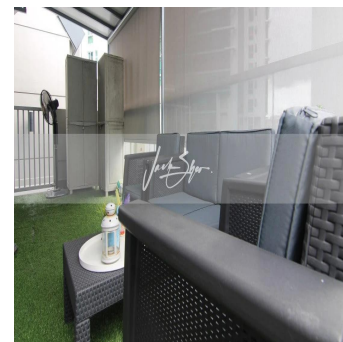

# 3 Bedroom Duplex Unit For Sale In Hills Twoone

Hongkong, Discovery Bay, Discovery Bay, Hillview Ter, 21, 669232,

VERKAUFSPREIS

**\$ 942700.00**

1141 qft 5 Zimmer 3 Schlafzimmer 2 Badezimmer

2 Etagen 2 qft Grundstücksfläche 2 Autostellplätze

**Jack Sheo**

Jack Sheo

Singapore, Singapore - Ortszeit

+65 93378483

Hills Twoone is a low-rise development located at 21 Hillview Terrace. This Hills Twoone penthouse unit for sale is tucked at a corner of the building. It is split into 2 levels in the following configuration: Lower floor: – 2 bedrooms (can accommodate queen-sized bed) – 1 common bathroom – living/dining/kitchen Upper floor: – ensuite master bedroom – sheltered terrace The layout is practical and compact which makes it easy to use and maintain. The unit also enjoys very good natural lighting.