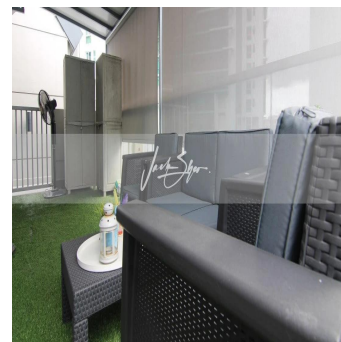

Penthouse

3 Bedroom Duplex Unit For Sale In Hills Twoone

Hongkong, Discovery Bay, Discovery Bay, Hillview Ter, 21, 669232,

VERKAUFSPREIS

USD 942700.00

1141 qft 5 Zimmer 3 Schlafzimmer 2 Badezimmer

2 Etagen 2 qft Grundstücksfläche 2 Autostellplätze

Jack Sheo
 Jack Sheo
 Singapore, Singapore - Ortszeit

+65 93378483

Hills Twoone is a low-rise development located at 21 Hillview Terrace. This Hills Twoone penthouse unit for sale is tucked at a corner of the building. It is split into 2 levels in the following configuration: Lower floor: – 2 bedrooms (can accommodate queen-sized bed) – 1 common bathroom – living/dining/kitchen Upper floor: – ensuite master bedroom – sheltered terrace The layout is practical and compact which makes it easy to use and maintain. The unit also enjoys very good natural lighting.

Verfügbar Von: 04.08.2019

Etage: 4 Etagen: 4 Baujahr: 2017 Pkw-Stellplätze: 4 Baujahr: 2017 Typ: Büro

Ausstattung

ID

Eigenschaft ID

Ausseneinrichtung