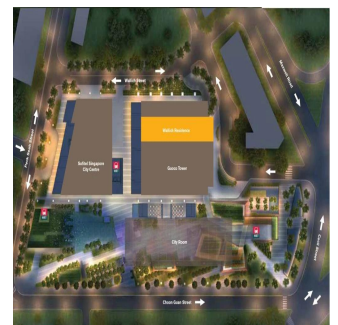

Penthouse

Wallich Residence In Singapore Tallest Residential Development

Hongkong, Neue Territorien, Silverstrand, Tanjong Pagar, , ,

- qm
- 0 Zimmer
- 0 Schlafzimmer
- 0 Badezimmer
- 0 Etagen
- 0 qm Grundstücksfläche
- 0 Autostellplätze

Sg Luxury Condo
Sg Luxury Condo Singapore
Singapore, Singapore - Ortszeit

+65 9138 5008

Set in the heart of a district undergoing transformative change, Wallich Residence is an exclusive and limited collection of 181 luxury residential units, located at the pinnacle of the tallest building in Singapore. The newly released residence is part of the new, highly-ambitious 5-in-1 vertical city, Tanjong Pagar Centre. Due to this, Wallich Residence would undeniably become a home that elevates the lifestyle of any individual. Offering 4 levels of upscale facilities and luxurious hotel-inspired concierge services, Wallich Residence is a tower that stands apart. Not just by its sheer height, but also by the quality of the life one experiences here with the magnificent city skyline as a backdrop. Residents can relax amidst the lush greenery of the sky gardens, recharge by the cabanas and infinity pool with breathtaking views, enjoy an intimate dining experience with a private chef or host private screening events for family and friends at the theatre. Wallich Residence is located on the 39th to 64th floors of Tanjong Pagar Centre, an ambitious vertical city that will be the focal point of the Tanjong Pagar precinct. An integrated development, it houses Grade-A offices, a 5-star business hotel, an extensive variety of retail and F&B options, and a lush 150,000 square feet urban park. Integrated with the park is a 32,000 square feet city room that is designed to be a gathering space for community events and other social activities.