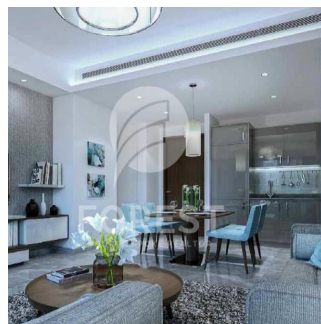

Penthouse

New Luxury 1 Bedroom Apartment In Sobha Creek Vista

Australien, New South Wales, Dawes Point, , , ,

VERKAUFSPREIS

USD 820000.00

493 qft 0 Zimmer 1 Schlafzimmer 1 Badezimmer

1 Etagen 1 qft Grundstücksfläche 1 Autostellplätze

Tetiana Tsybal
For Est Real Estate
Dubai, United Arab Emirates - Ortszeit

+971 55-909-1717

Amazing View.

Verfügbar Von: 01.01.1970

Etage: 4 Etagen: 4 Baujahr: 2017 Pkw-Stellplätze: 4 Baujahr: 2017 Typ: Büro