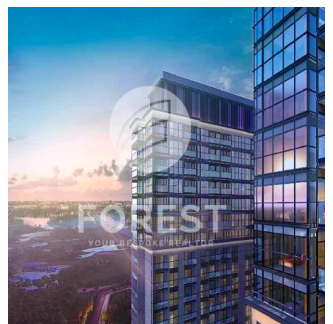

Penthouse

New Luxury 1 Bedroom Apartment In Sobha Creek Vista

Australien, New South Wales, Dawes Point, , , ,

VERKAUFSPREIS

USD 820000.00

493 qft 0 Zimmer 1 Schlafzimmer 1 Badezimmer

1 Etagen 1 qft Grundstücksfläche 1 Autostellplätze

Tetiana Tsybal
For Est Real Estate
Dubai, United Arab Emirates - Ortszeit

+971 55-909-1717

Amazing View.

Verfügbar Von: 01.01.1970

Etage: 4 Etagen: 4 Baujahr: 2017 Pkw-Stellplätze: 4 Baujahr: 2017 Typ: Büro