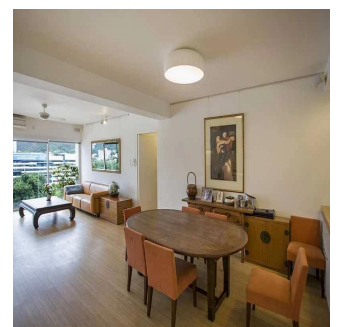

🏗️ 2 Etagen    📏 2 qm Grundstücksfläche    🚗 2 Autostellplätze

**Victoria Allan**

Habitat Property  
Central, Hong Kong - Ortszeit

☎️ +852 9779 0233

- Open view over the greenery of Shouson Hill
- Good size 3 bedrooms plus a study
- Conveniently located in Shouson Hill
- One car parking space
- Sole Agent - Contact Tish Hayward 6082 2245